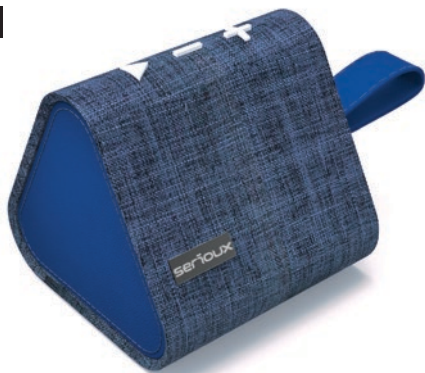

Power: 2 x 10W RMS
Metallic case
Bluetooth 4.0
Autonomy 6 hours
Battery 2000mAH
3.5mm Jack

SRXS-TP5W1-SL

BLUETOOTH SPEAKER

WAVE PRISM 5

Power: 3W
Material: fabric
Autonomy 5 hours
Battery 500mAH
3.5mm Jack