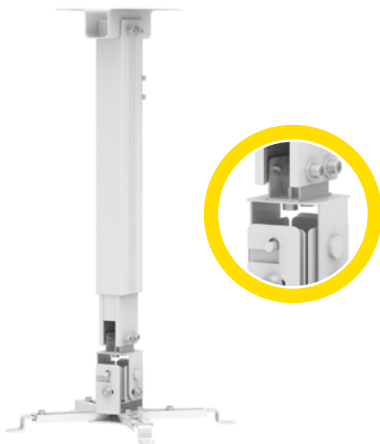

PROJECTOR MOUNT

PJM1A

Height adjustable: 43-65 cm

Tilt: -15 to +15°

Square Tube: 30x30mm

Universal Mounting Pattern

With Cable Management

Maximum Supported Weight: 10kg