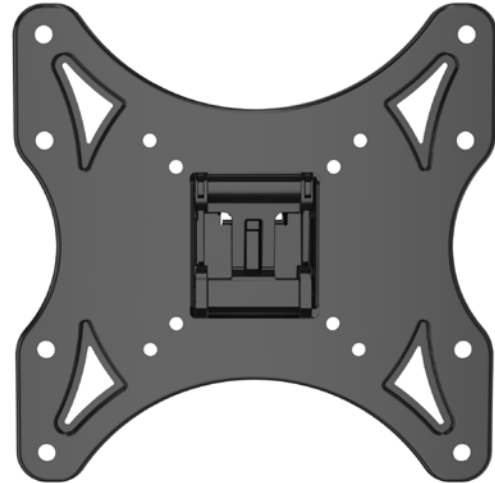

Articulation out of the wall: 48mm

SRXA-TV22T

TV WALL MOUNT

TV22T, 10" - 24"

TV Wall Mount, tilt
Screen size 10"-24"
Swivel: +/- 20 grade
Tilt: +10/-5 grade
Maximum Supported Weight: 15Kg
Maximum VESA Compatibility: 200x200
Articulation out of the wall: 48mm

SRXA-TV23T

TV WALL MOUNT

TV23T, 17" - 42"

TV Wall Mount, tilt
Screen size 17"-42"
Swivel: +/- 25 grade
Tilt: +12/-2 grade
Maximum Supported Weight: 25Kg
Maximum VESA Compatibility: 200x200
Articulation out of the wall: 57mm