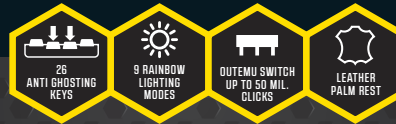

VALDIS

Gaming Mechanical Keyboard
OUTEMU blue switch, 50 million clicks
104 keys, 26 keys anti-ghosting
9 kinds of running rainbow modes
Material: ABS
US layout
With removeable leather palm rest
Operating force: 60g ± 10g
Plug and play
1.5M USB PVC cable