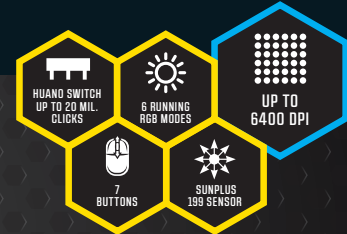

KAYEL

Gaming mouse
Sunplus 199 chip, 800-6400 DPI,
HUANO switch, 20 million left & right keys life
7 buttons gaming mouse
6 kinds of running RGB modes
1.5 meters USB Braided cable
Plug and play