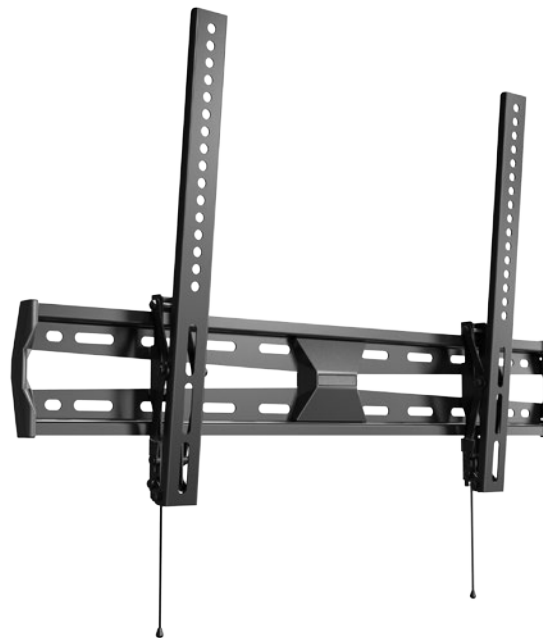

Screen size 32"-65"

Swivel: +/- 25 grade

Tilt: +12/0 grade

Maximum Supported Weight: 35Kg

Maximum VESA Compatibility: 600x400

Articulation out of the wall: 35mm

SRXA-TV22FM

TV WALL MOUNT

TV22FM, 26" - 55"

TV Wall Mount, full-motion

Screen size 26"-55"

Swivel: +/- 90 grade

Tilt: -5/+12 grade

Maximum Supported Weight: 25Kg

Maximum VESA Compatibility: 400x400

Articulation out of the wall: 61-348mm