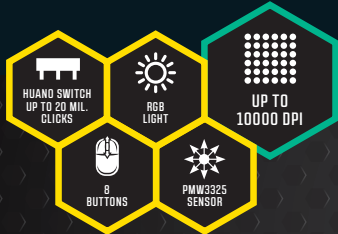

SRXM-YDEN

YDEN

Gaming mouse
PMW3325 chip, up to 10.000 DPI (with software)
HUANO switch, 20 million left & right keys life
8 buttons gaming mouse
RGB light
Ergonomic design
1.5 meters USB Braided cable
Plug and play