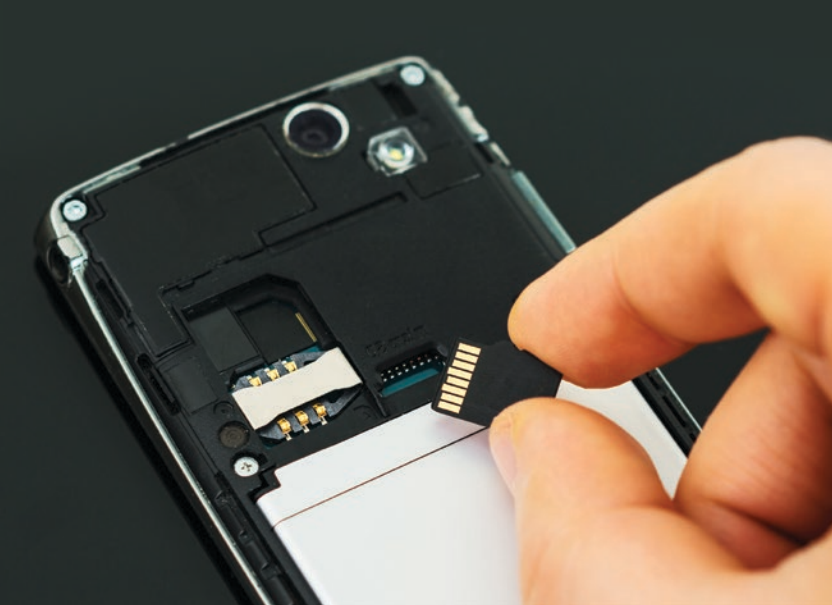

USB FLASH DRIVE

WITH SD ADAPTOR

SFTF08AC10

8GB Capacity
Clasa 10

SFTF64AC10

64GB Capacity
Clasa 10, UHS-I

SFTF16AC10

16GB Capacity
Clasa 10