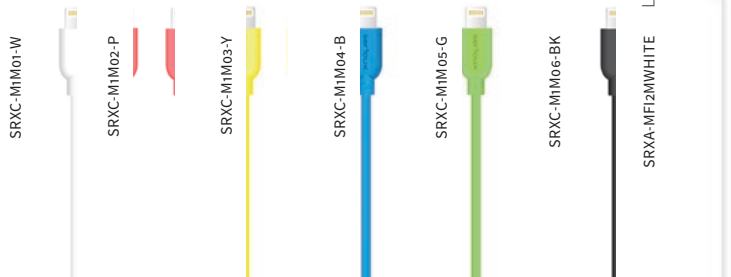

SRXC-AV1.5M20
Cable length: 1.5 m
SRXC-AV3.0M21
Cable length: 3 m

SRXC-AV5.0M22
Cable length: 5 m

ADAPTORS

HDMI FEMALE - HDMI MALE 90°

SRXC-AV24

HDMI FEMALE - DVI MALE

SRXC-AV23

DATA CABLE

LIGHTNING

Compatible with all Apple devices with integrated Lightning port
Cable length: 1 m

DATA CABLE

MICRO USB

Compatible with all devices with microUSB port
Cable length: 1 m

DATA CABLE

TYPE C

Compatible with all devices with TypeC USB port
Cable length: 1 m